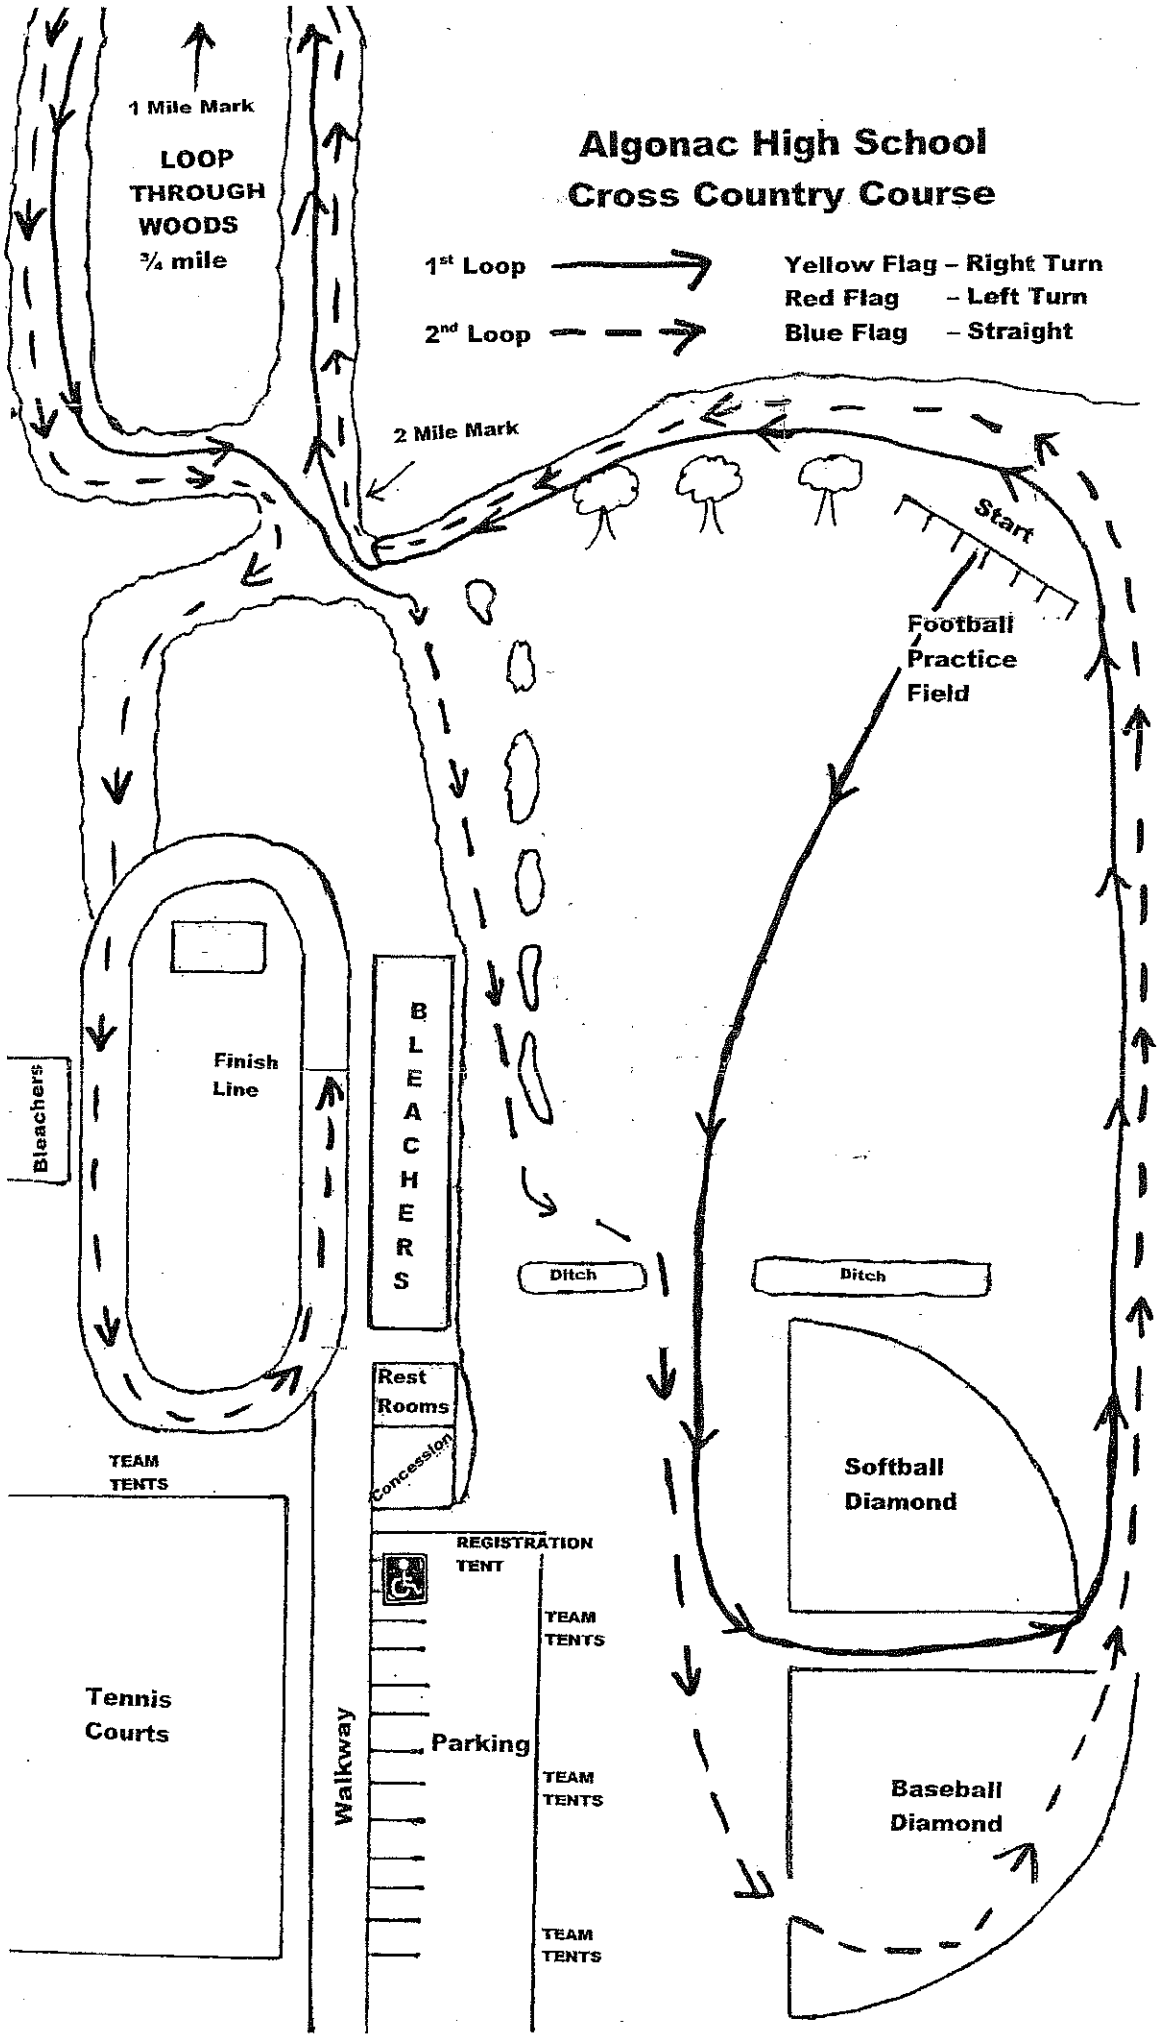

Algonac High School Cross Country Course

- 1st Loop → Yellow Flag - Right Turn
- Red Flag - Left Turn
- 2nd Loop - - - → Blue Flag - Straight

1 Mile Mark

**LOOP
THROUGH
WOODS
3/4 mile**

2 Mile Mark

Start

Football
Practice
Field

Finish
Line

B
L
E
A
C
H
E
R
S

Ditch

Ditch

Rest
Rooms

Concession

Softball
Diamond

TEAM
TENTS